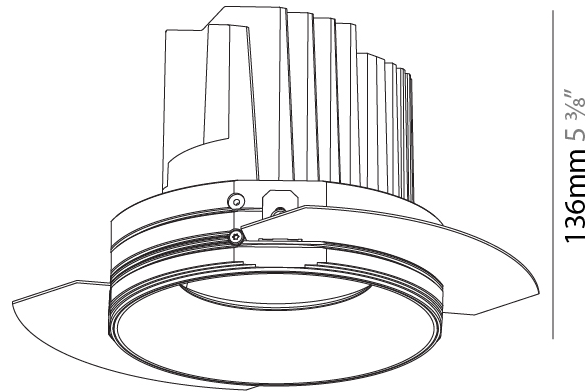

GENERAL

Series: Bioniq
Subseries: Bioniq Round Semi Adjustable
Brand: Prolicht
Division: Architectural
Mounting Type: Trimless
Mounting Location: Ceiling
Subcategory: Downlight

PHYSICAL

Shape: Round
Diameter (mm): 125
Diameter (in): 4 ¹⁵/₁₆
Height (mm): 136
Height (in): 5 ³/₈
Ceiling Thickness (mm): 10 / 12.5 / 15 / 25
Ceiling Thickness (in): 3/8 or 1/2 or 9/16 or 1
Min. Recessing Depth (mm): 150
Min. Recessing Depth (in): 5 ⁷/₈
Light Distribution: Adjustable / Downlight
Fixture Finish: SSR / BKV / CWI / CRY / HAB / UFT / ITA / RUA / FTG / MYG / LOD / PUS / FRO / FUP / KIA / POP / BLS / SPG / MEY / GOH / GUM / CHC / COM / ABZ / JAG / OBR / MOS / ROR
Fixture Material: Aluminum Die Cast

ELECTRICAL

Lamp Type: LED (Zhaga Standard)
Input Wattage (W): 27.6
Total Output Wattage (W): 25.10
Driver Included: No
Driver Location: Recessed Housing
Input Voltage (V): 120 - 277
Constant Current (MA): 700mA

LED

Number of LEDs: 1
Color Temperature (°K): 2700 / 3000 / 3500 / 4000
Max. Delivered Lumen (lm): 2030 / 2080 / 2186 / 2230
Nominal Lumen (lm): 3210 / 3290 / 3459 / 3530
Efficiency (%): 63.1/61.5/63.2%
Lamp Life (hrs): 50000

OPTICAL

Reflector°: 10, 16, 36

RATINGS AND CERTIFICATIONS

Certified By: Certified for North American Standards
IP rating: IP20

136mm 5 ³/₈"

Ø 136mm 5 ³/₈"