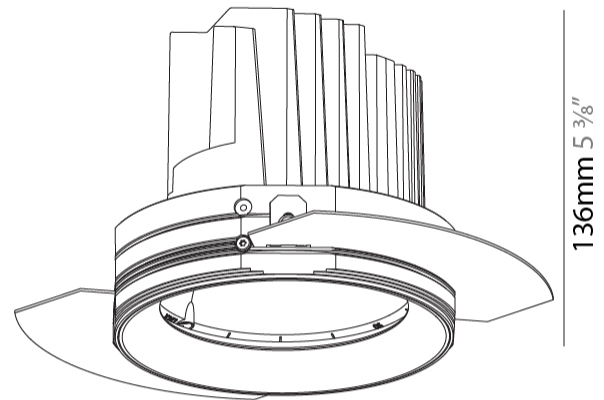

ELECTRICAL

Lamp Type: LED (Zhaga Standard)
Input Wattage (W): 28.6
Total Output Wattage (W): 26.4
Dimming: Tri-Mode (Non-Dimming and Phase Dimming (120Vac only) and 0-10V Dimming)
Driver Included: No
Driver Location: Recessed Housing
Driver Type: Constant Current - Universal
Driver Class: Class 2
Housing: See components
Input Voltage (V): 120 - 277
Constant Current (MA): 700

LED

Number of LEDs: 1
Color Temperature (°K): 2700 / 3000 / 3500 / 4000
Max. Delivered Lumen (lm): 2030 / 2080 / 2185 / 2230
Nominal Lumen (lm): 3210 / 3290 / 3459 / 3530
CRI: >90 CRI
Efficiency (%): 63.1 / 61.5 / 63.2
Lamp Life (hrs): 50000
Upon Request: RGB-W Tunable White Special Color Temperature Special LED

OPTICAL

Reflector°: 20 / 25 / 40
Adjustability: Rotational 355°; Tilt 30°
Upon Request: Special Beam Angles

RATINGS AND CERTIFICATIONS

Zaneen Group Inc. © 2024, T 1800-388-3382, F 416-247-9319, www.zaneen.com
Certified By: Certified for North American Standards
Available for International specifications by adding "INT" at the end of the existing Model #. For assistance on 'custom' specifications, contact zteam@zaneen.com.
IP Rating: IP20
If a conflict occurs to supply the best product, we reserve the right to change specifications or materials without notice. The most recent specification sheets are found at zaneen.com

Ø 136mm 5 3/8"

140mm 5 1/2"   150mm 5 7/8"   10 | 12 1/2 | 15 | 25mm ± 30°   355°

A